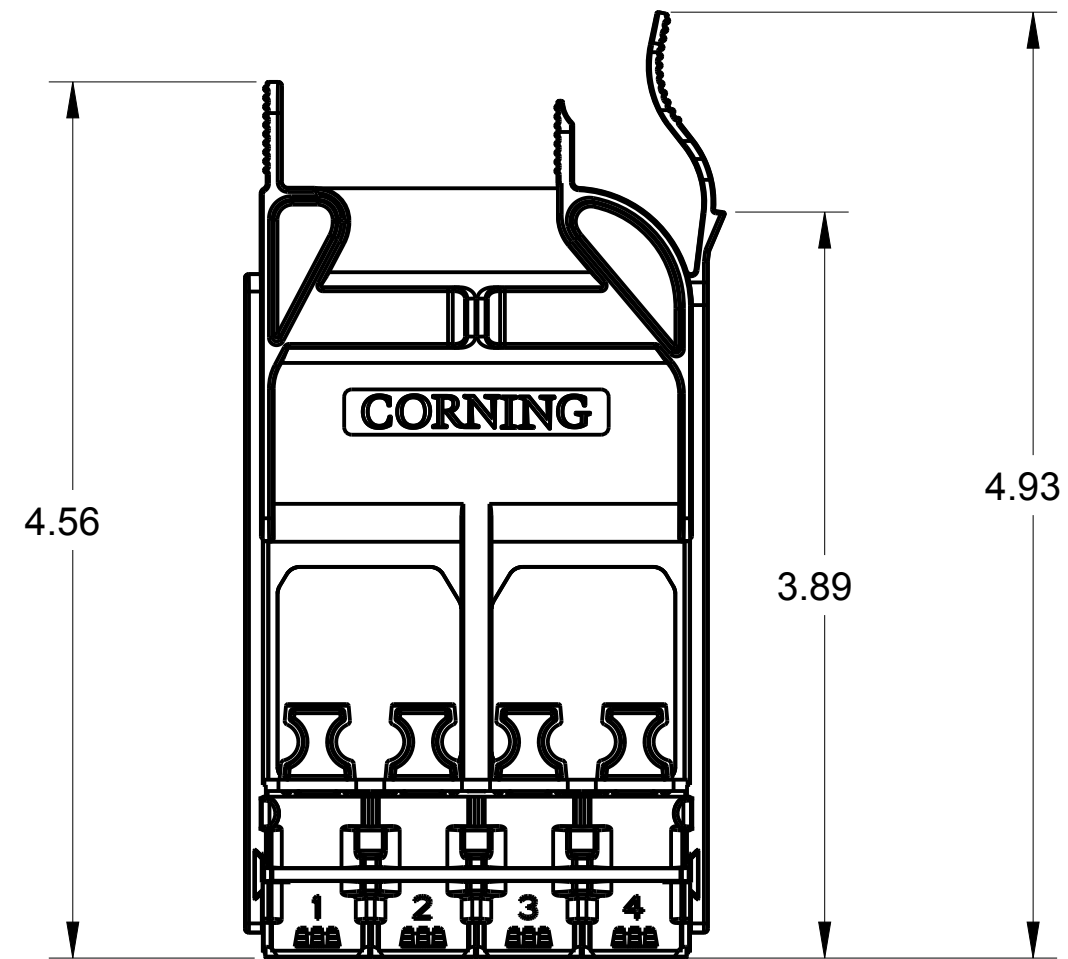

EDGE8-CP32-V3

TOP VIEW

FRONT VIEW

RIGHT VIEW